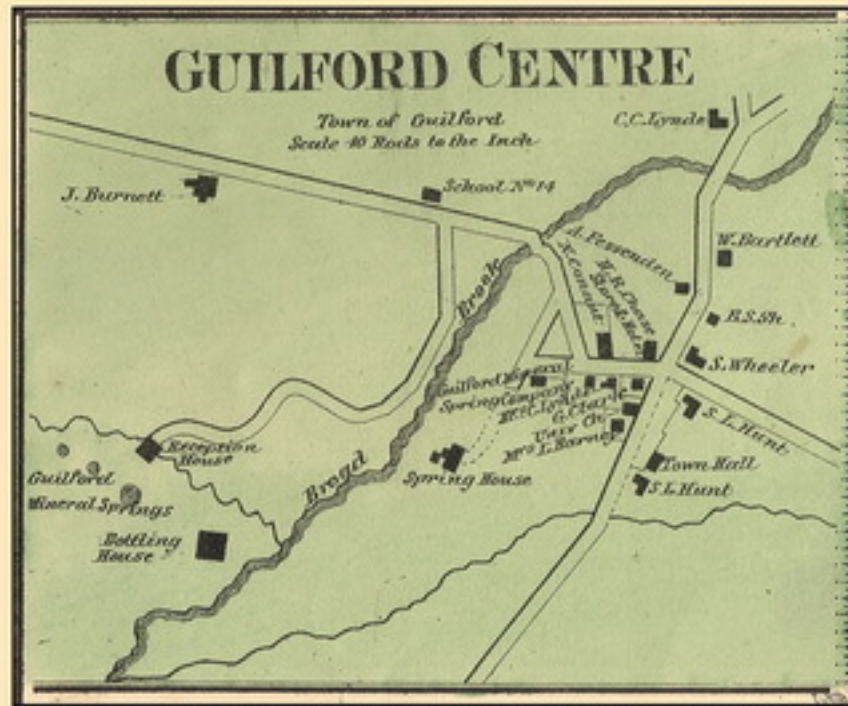

Guilford Villages 1869

Green River Detail from large map

From the Atlas of Windham County Vermont, 1869 F.W. Beers